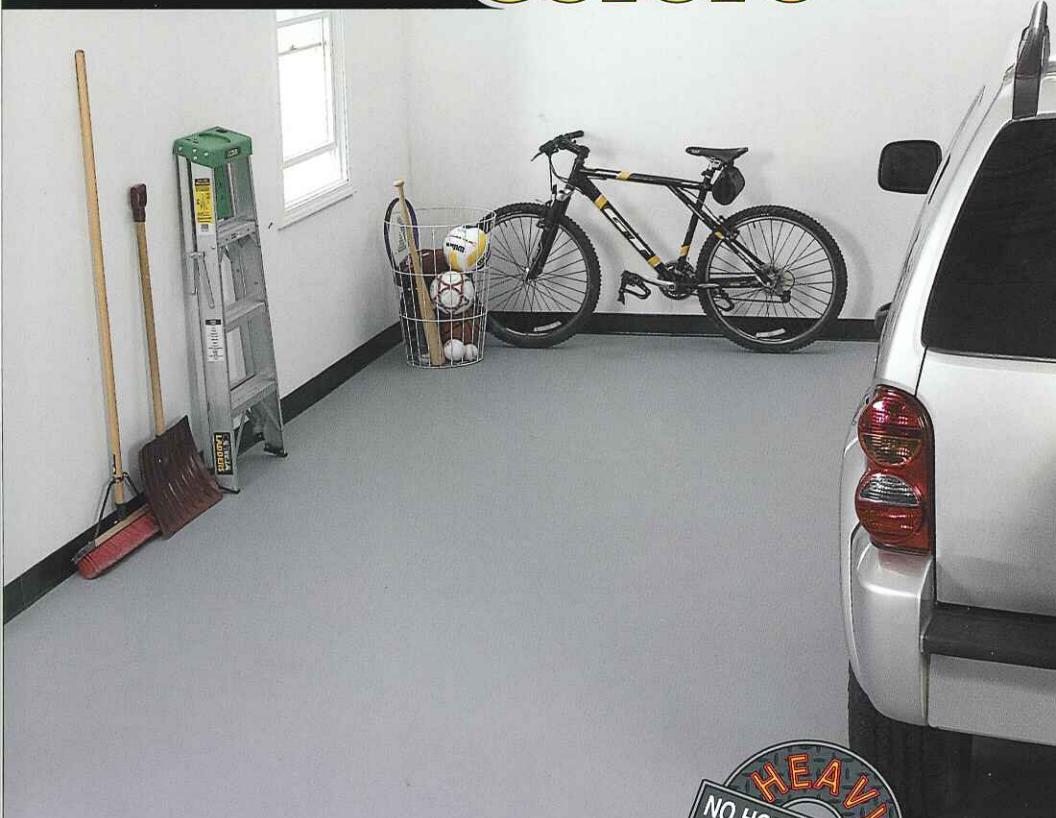

Insl-x
SUPERIOR COATING SYSTEMS

GarageGuard™

Low Odor Water Based 2 Part Epoxy

Colors

**The Best Possible Protection
You Can Buy!**

**GarageGuard... the toughest, longest lasting finish that
you can buy for your most demanding surface... the garage floor.**

Insl-x
SUPERIOR COATING SYSTEMS

GarageGuard™

Low Odor Water Based 2 Part Epoxy

Colors

Ideal for garage floors, basement floors and other concrete surfaces.

Desert Sand

Showroom Gray

Smoke